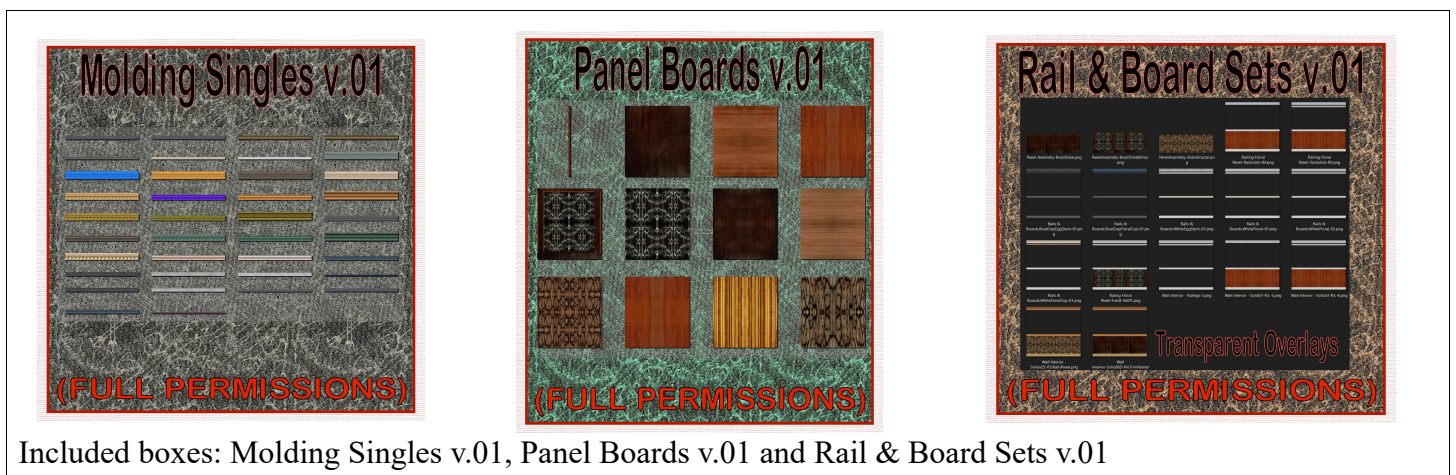

Full Permission Wall Textures

All Three Sets of Rails & Boards, Panel boards and Molding Singles

Trims are created from stock images to be repeating and panel woods come from RL material I've used for projects. Some are manipulated images from my artwork. Fractal burns are included.

The Texture Gallery will have more displays and a HUD and Wall display that allow you to view the textures with separate rails and boards.

FEATURES

- Full Permissions
- 67 textures Total
- 17 Rails & Boards textures
- 12 Panel Board textures
- 38 Single rail textures

The items can be seen at AJ's Texture Gallery: <http://maps.secondlife.com/secondlife/Akhsharumova/160/144/77>

Included boxes: Molding Singles v.01, Panel Boards v.01 and Rail & Board Sets v.01

TOS

Copyable products can be redelivered. If you lose your items, both the SL Marketplace and CasperVend systems can redeliver your purchase.